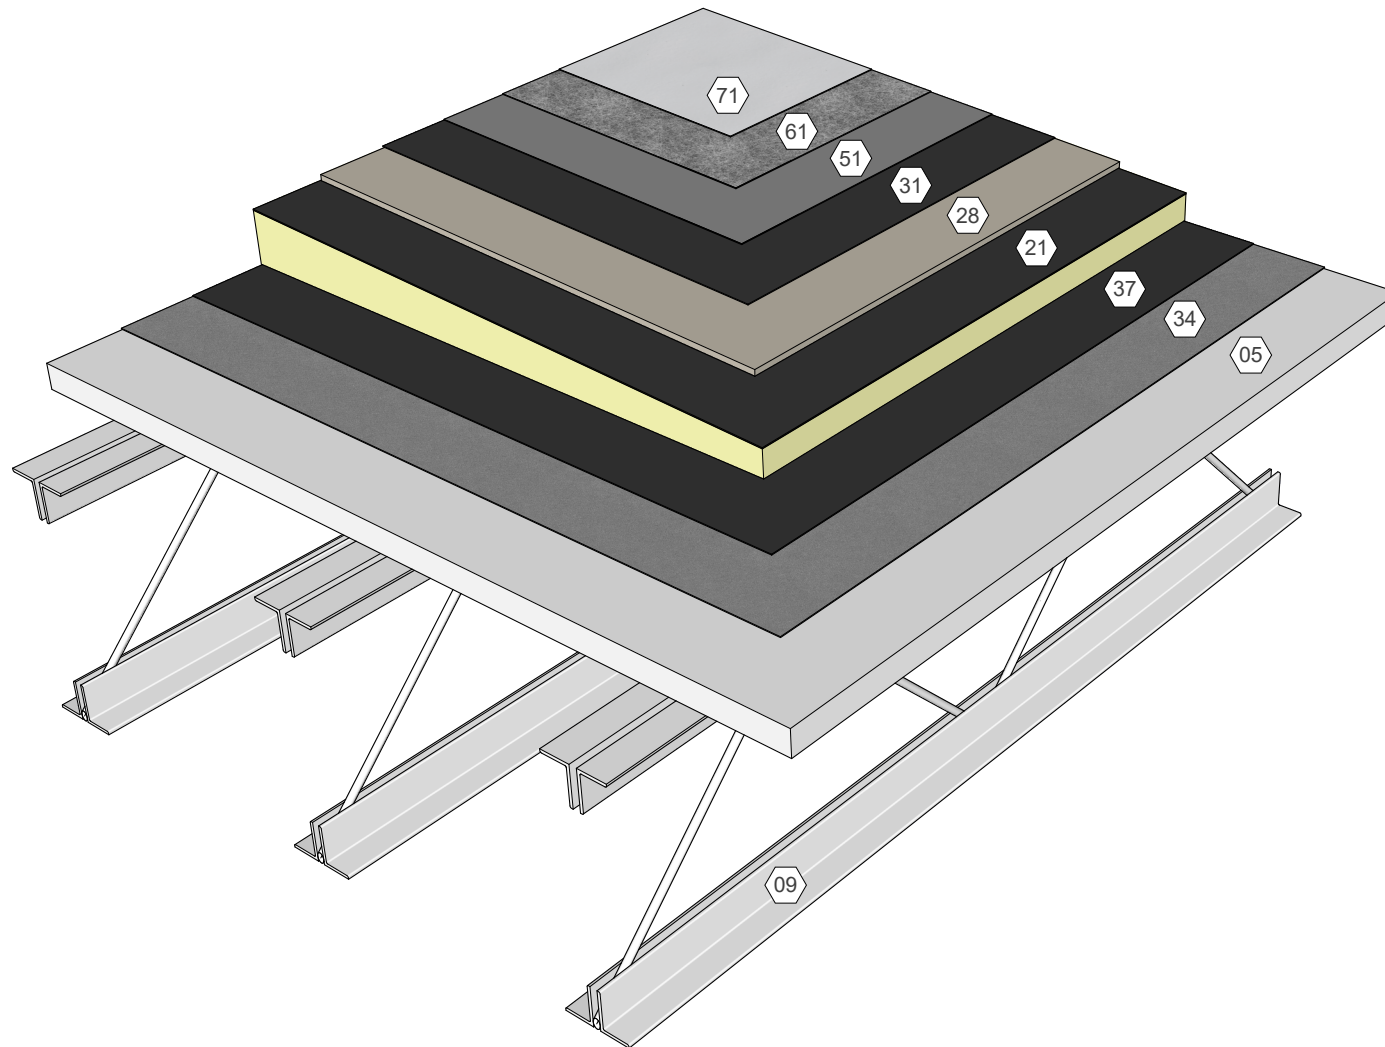

KEY NOTES

- 05 Gypsum Deck
- 09 Roof Structure
- 21 Polyisocyanurate Insulation (Adhered)
- 28 Cover Board (Adhered)
- 31 Approved Base Ply Sheet
- 34 Base Sheet (Fastened)
- 37 Approved Base Sheet (Adhered)
- 51 AlphaGuard MT/MTS Base Coat
- 61 AlphaGuard Glass Mat or Permafab
- 71 AlphaGuard MT/MTS Top Coat

AlphaGuard® MT/MTS Plus System Components, Temp. Roof, Gypsum Deck
Detail 32005