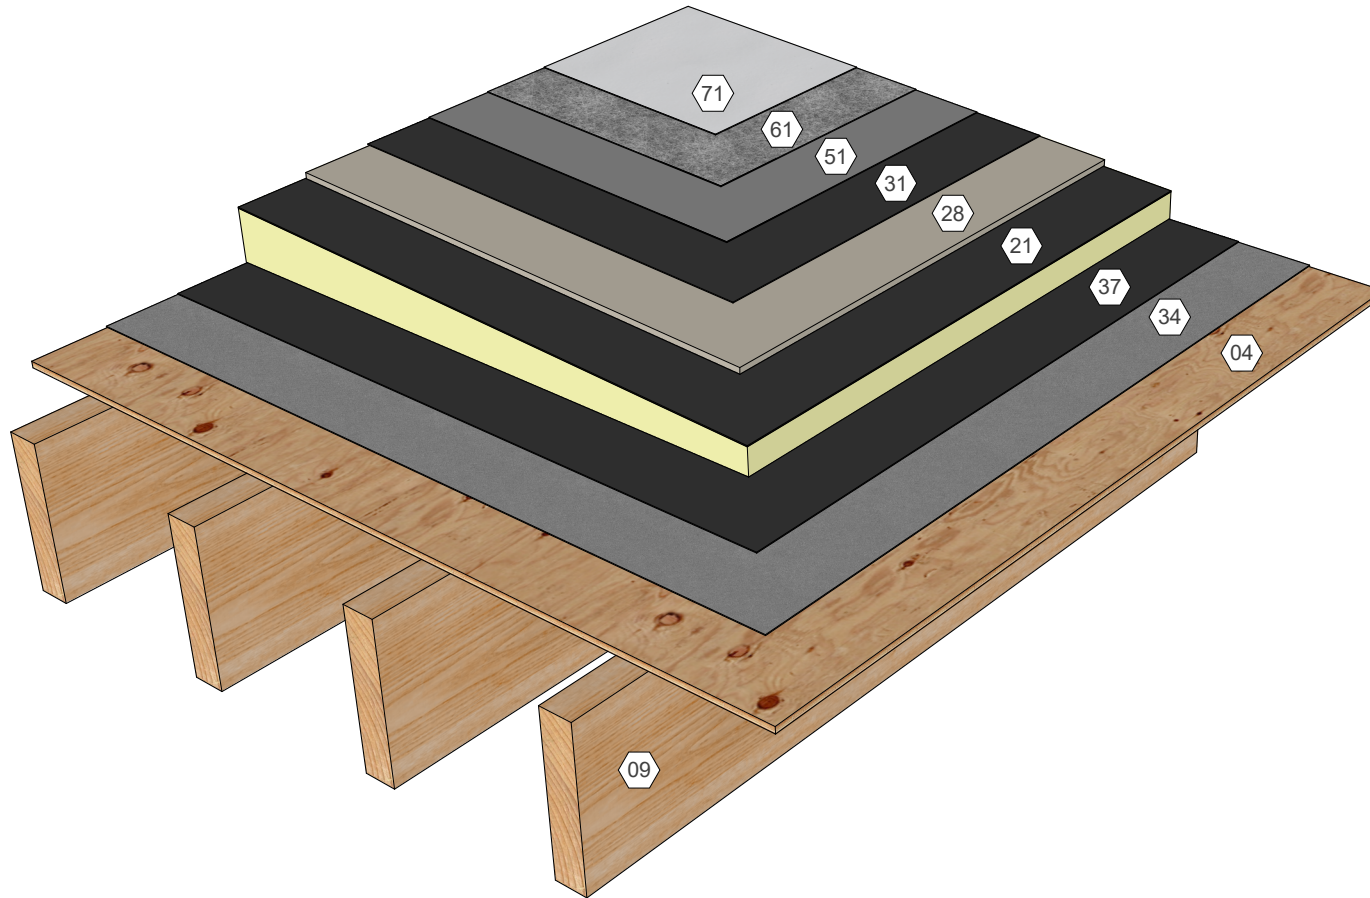

KEY NOTES

- 01 Metal Deck
- 09 Roof Structure
- 22 Polyisocyanurate Insulation (Fastened or Adhered)
- 27 Substrate Board (Fastened)
- 28 Cover Board (Adhered)
- 31 Approved Base Ply Sheet
- 37 Approved Base Sheet (Adhered)
- 51 AlphaGuard MT/MTS Base Coat
- 61 AlphaGuard Glass Mat or Permafab
- 71 AlphaGuard MT/MTS Top Coat

AlphaGuard® MT/MTS Plus System Components, Temp. Roof, Metal Deck
Detail 32001

KEY NOTES

- 02 Structural Concrete Deck
- 21 Polyisocyanurate Insulation (Adhered)
- 28 Cover Board (Adhered)
- 31 Approved Base Ply Sheet
- 37 Approved Base Sheet (Adhered)
- 41 Approved Primer
- 51 AlphaGuard MT/MTS Base Coat
- 61 AlphaGuard Glass Mat or Permafab
- 71 AlphaGuard MT/MTS Top Coat

AlphaGuard® MT/MTS Plus System Components, Temp. Roof, Structural Concrete Deck
Detail 32002

KEY NOTES

- 03 Precast Concrete Deck
- 21 Polyisocyanurate Insulation (Adhered)
- 28 Cover Board (Adhered)
- 31 Approved Base Ply Sheet
- 37 Approved Base Sheet (Adhered)
- 41 Approved Primer
- 51 AlphaGuard MT/MTS Base Coat
- 61 AlphaGuard Glass Mat or Permafab
- 71 AlphaGuard MT/MTS Top Coat

AlphaGuard® MT/MTS Plus System Components, Temp. Roof, Precast Concrete Deck
Detail 32003

KEY NOTES

- 04 Wood Deck
- 09 Roof Structure
- 21 Polyisocyanurate Insulation (Adhered)
- 28 Cover Board (Adhered)
- 31 Approved Base Ply Sheet
- 34 Base Sheet (Fastened)
- 37 Approved Base Sheet (Adhered)
- 51 AlphaGuard MT/MTS Base Coat
- 61 AlphaGuard Glass Mat or Permafab
- 71 AlphaGuard MT/MTS Top Coat