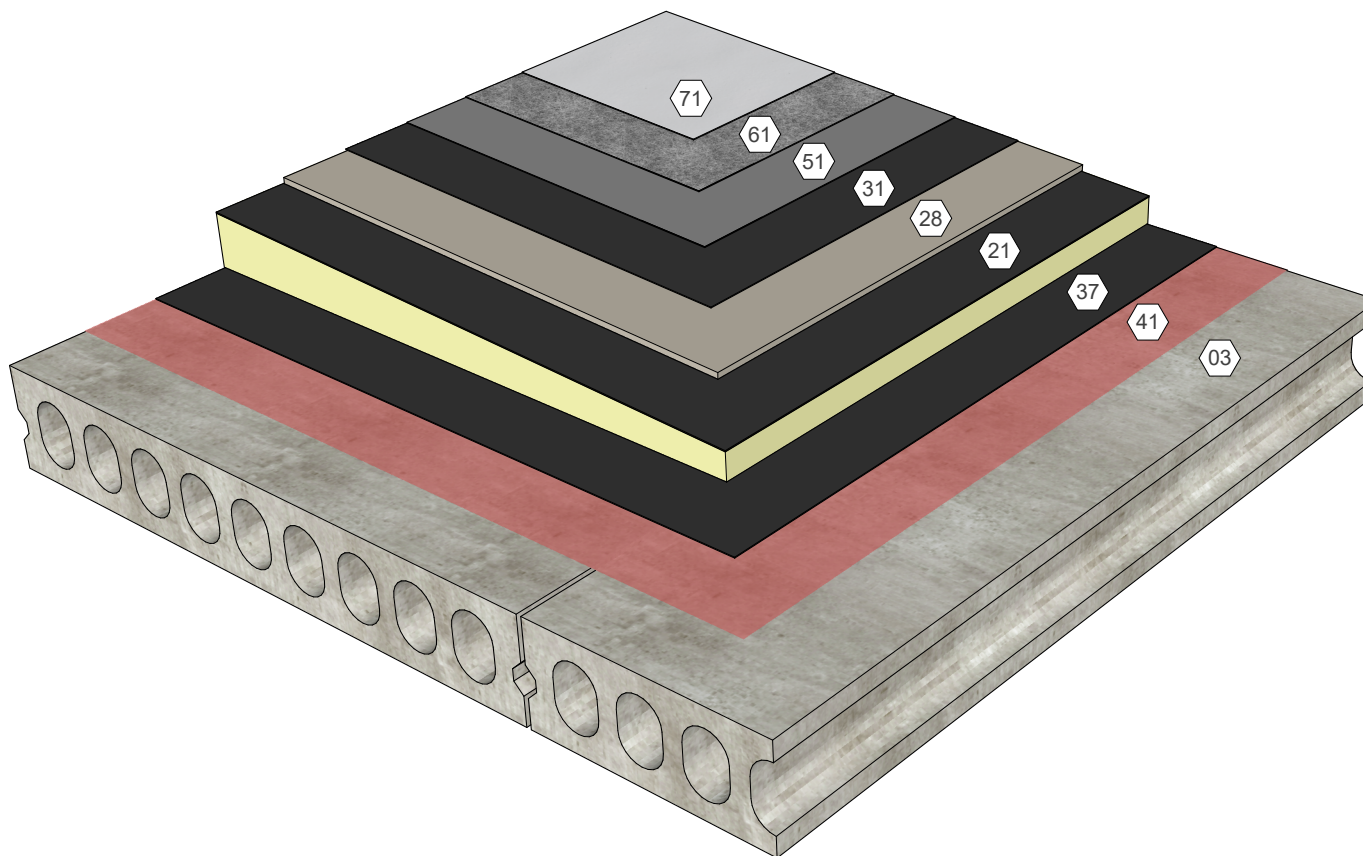

KEY NOTES

- 01 Metal Deck
- 09 Roof Structure
- 22 Polyisocyanurate Insulation (Fastened or Adhered)
- 27 Substrate Board (Fastened)
- 28 Cover Board (Adhered)
- 31 Approved Base Ply Sheet
- 37 Approved Base Sheet (Adhered)
- 51 AlphaGuard MT/MTS Base Coat
- 61 AlphaGuard Glass Mat or Permafab
- 71 AlphaGuard MT/MTS Top Coat

AlphaGuard® MT/MTS Plus System Components, Temp. Roof, Metal Deck
Detail 32001

KEY NOTES

- 02 Structural Concrete Deck
- 21 Polyisocyanurate Insulation (Adhered)
- 28 Cover Board (Adhered)
- 31 Approved Base Ply Sheet
- 37 Approved Base Sheet (Adhered)
- 41 Approved Primer
- 51 AlphaGuard MT/MTS Base Coat
- 61 AlphaGuard Glass Mat or Permafab
- 71 AlphaGuard MT/MTS Top Coat

AlphaGuard® MT/MTS Plus System Components, Temp. Roof, Structural Concrete Deck
Detail 32002

KEY NOTES

- 03 Precast Concrete Deck
- 21 Polyisocyanurate Insulation (Adhered)
- 28 Cover Board (Adhered)
- 31 Approved Base Ply Sheet
- 37 Approved Base Sheet (Adhered)
- 41 Approved Primer
- 51 AlphaGuard MT/MTS Base Coat
- 61 AlphaGuard Glass Mat or Permafab
- 71 AlphaGuard MT/MTS Top Coat

AlphaGuard® MT/MTS Plus System Components, Temp. Roof, Precast Concrete Deck
Detail 32003

KEY NOTES

- 04 Wood Deck
- 09 Roof Structure
- 21 Polyisocyanurate Insulation (Adhered)
- 28 Cover Board (Adhered)
- 31 Approved Base Ply Sheet
- 34 Base Sheet (Fastened)
- 37 Approved Base Sheet (Adhered)
- 51 AlphaGuard MT/MTS Base Coat
- 61 AlphaGuard Glass Mat or Permafab
- 71 AlphaGuard MT/MTS Top Coat