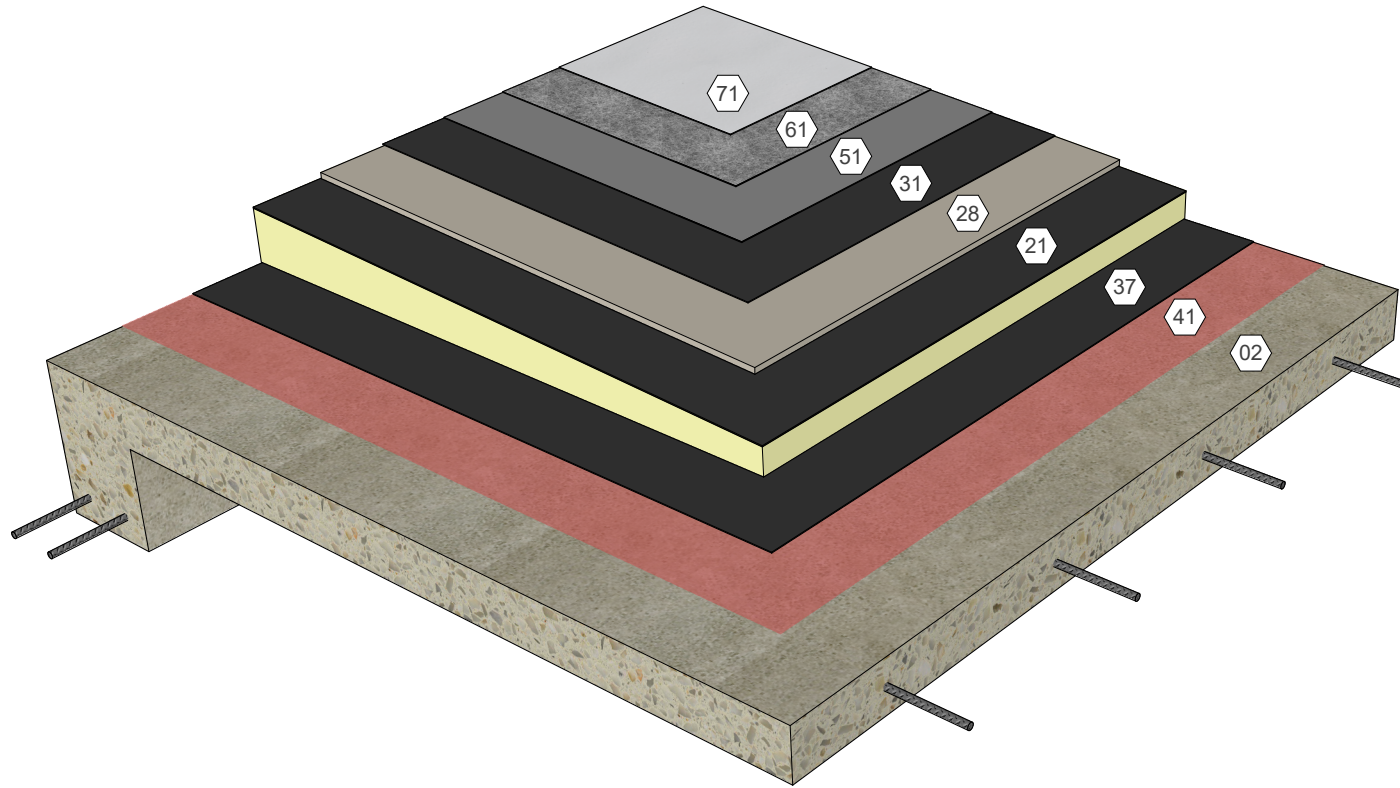

KEY NOTES

- 01 Metal Deck
- 09 Roof Structure
- 22 Polyisocyanurate Insulation (Fastened or Adhered)
- 27 Substrate Board (Fastened)
- 28 Cover Board (Adhered)
- 31 Approved Base Ply Sheet
- 37 Approved Base Sheet (Adhered)
- 51 AlphaGuard MT/MTS Base Coat
- 61 AlphaGuard Glass Mat or Permafab
- 71 AlphaGuard MT/MTS Top Coat

AlphaGuard® MT/MTS Plus System Components, Temp. Roof, Metal Deck
Detail 32001

KEY NOTES

- 02 Structural Concrete Deck
- 21 Polyisocyanurate Insulation (Adhered)
- 28 Cover Board (Adhered)
- 31 Approved Base Ply Sheet
- 37 Approved Base Sheet (Adhered)
- 41 Approved Primer
- 51 AlphaGuard MT/MTS Base Coat
- 61 AlphaGuard Glass Mat or Permafab
- 71 AlphaGuard MT/MTS Top Coat

AlphaGuard® MT/MTS Plus System Components, Temp. Roof, Structural Concrete Deck
Detail 32002

KEY NOTES

- 03 Precast Concrete Deck
- 21 Polyisocyanurate Insulation (Adhered)
- 28 Cover Board (Adhered)
- 31 Approved Base Ply Sheet
- 37 Approved Base Sheet (Adhered)
- 41 Approved Primer
- 51 AlphaGuard MT/MTS Base Coat
- 61 AlphaGuard Glass Mat or Permafab
- 71 AlphaGuard MT/MTS Top Coat

AlphaGuard® MT/MTS Plus System Components, Temp. Roof, Precast Concrete Deck
Detail 32003

KEY NOTES

- 04 Wood Deck
- 09 Roof Structure
- 21 Polyisocyanurate Insulation (Adhered)
- 28 Cover Board (Adhered)
- 31 Approved Base Ply Sheet
- 34 Base Sheet (Fastened)
- 37 Approved Base Sheet (Adhered)
- 51 AlphaGuard MT/MTS Base Coat
- 61 AlphaGuard Glass Mat or Permafab
- 71 AlphaGuard MT/MTS Top Coat