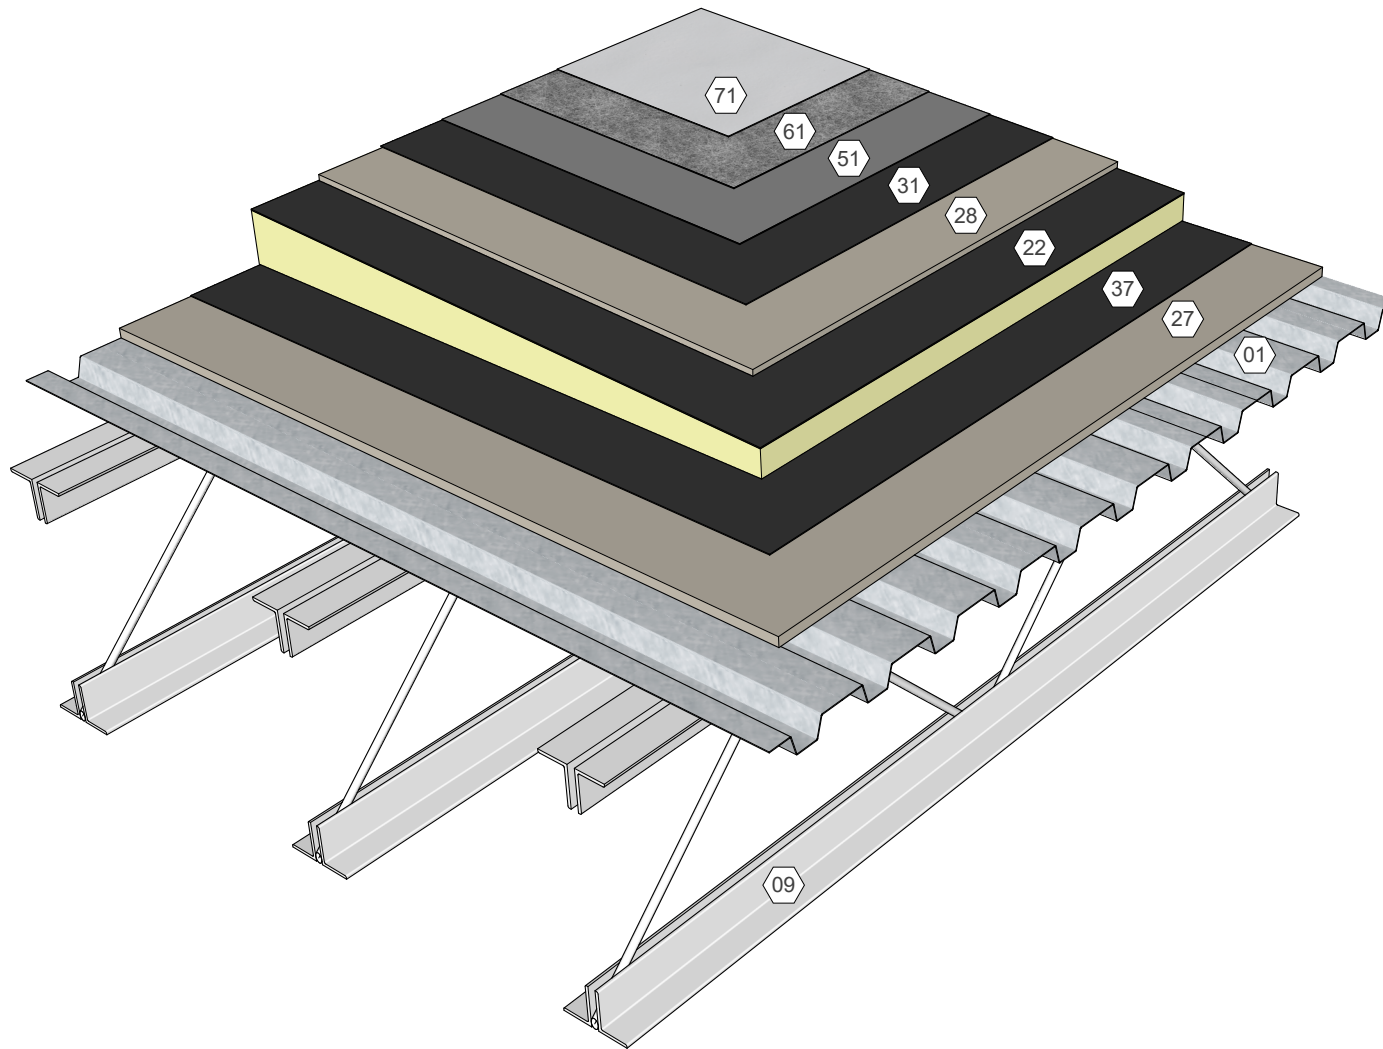

KEY NOTES

- 01 Metal Deck
- 09 Roof Structure
- 22 Polyisocyanurate Insulation (Fastened or Adhered)
- 27 Substrate Board (Fastened)
- 28 Cover Board (Adhered)
- 31 Approved Base Ply Sheet
- 37 Approved Base Sheet (Adhered)
- 51 AlphaGuard MT/MTS Base Coat
- 61 AlphaGuard Glass Mat or Permafab
- 71 AlphaGuard MT/MTS Top Coat

AlphaGuard® MT/MTS Plus System Components, Temp. Roof, Metal Deck
Detail 32001

KEY NOTES

- 02 Structural Concrete Deck
- 21 Polyisocyanurate Insulation (Adhered)
- 28 Cover Board (Adhered)
- 31 Approved Base Ply Sheet
- 37 Approved Base Sheet (Adhered)
- 41 Approved Primer
- 51 AlphaGuard MT/MTS Base Coat
- 61 AlphaGuard Glass Mat or Permafab
- 71 AlphaGuard MT/MTS Top Coat

AlphaGuard® MT/MTS Plus System Components, Temp. Roof, Structural Concrete Deck
Detail 32002

KEY NOTES

- 03 Precast Concrete Deck
- 21 Polyisocyanurate Insulation (Adhered)
- 28 Cover Board (Adhered)
- 31 Approved Base Ply Sheet
- 37 Approved Base Sheet (Adhered)
- 41 Approved Primer
- 51 AlphaGuard MT/MTS Base Coat
- 61 AlphaGuard Glass Mat or Permafab
- 71 AlphaGuard MT/MTS Top Coat

AlphaGuard® MT/MTS Plus System Components, Temp. Roof, Precast Concrete Deck
Detail 32003

KEY NOTES

- 04 Wood Deck
- 09 Roof Structure
- 21 Polyisocyanurate Insulation (Adhered)
- 28 Cover Board (Adhered)
- 31 Approved Base Ply Sheet
- 34 Base Sheet (Fastened)
- 37 Approved Base Sheet (Adhered)
- 51 AlphaGuard MT/MTS Base Coat
- 61 AlphaGuard Glass Mat or Permafab
- 71 AlphaGuard MT/MTS Top Coat